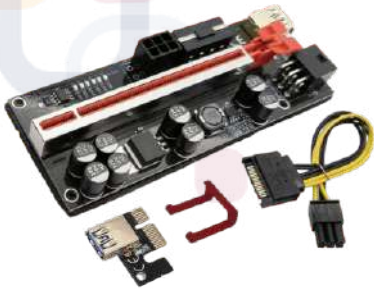

3.5 MM TO 6.5MM AUX
CONVERTER

USB JOINTER

VGA JOINTER
M/M | M/F

USB F TO Ps2 | Ps2 F TO USB
CONNECTOR

RCA F to RCA F Connector
1 | 2 | 3 RCA

RCA CONNECTOR

ADD ON CARDS

**Di RISER CARD E PCI
(4 | 8 CAPASTER)**

**Di SATA CARD E-Pci
(2 PORT | 4 PORT)**

Di TYPE C CARD E-Pci

**Di USB SOUND
4CH.**

**Di LAN CARD 10/100
Pci**

**Di LAN CARD
E-Pci**

**Di PARALLEL CARD
Pci**

**Di PARALLEL CARD
E-Pci**

**Di PARALLEL + SERIAL
CARD COMBO**