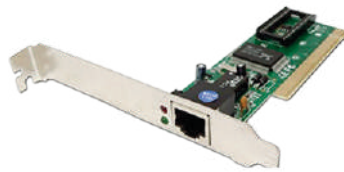

**Di LAN CARD 10/100
Pci**