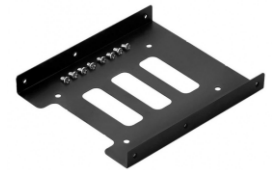

SSD TRAY METAL